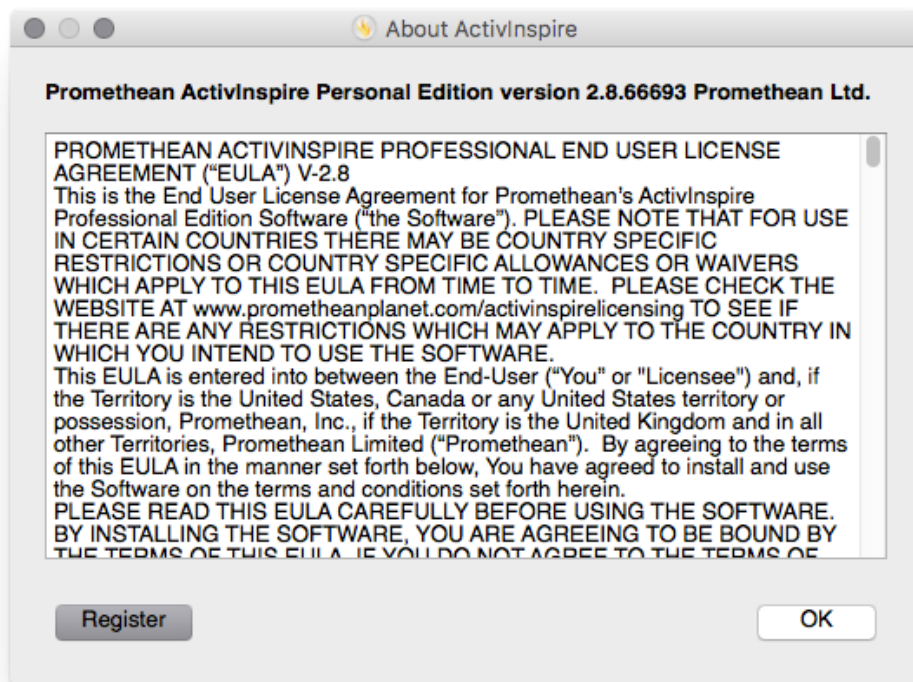

Установите флажок, чтобы принять условия лицензионного соглашения и нажмите **OK**.